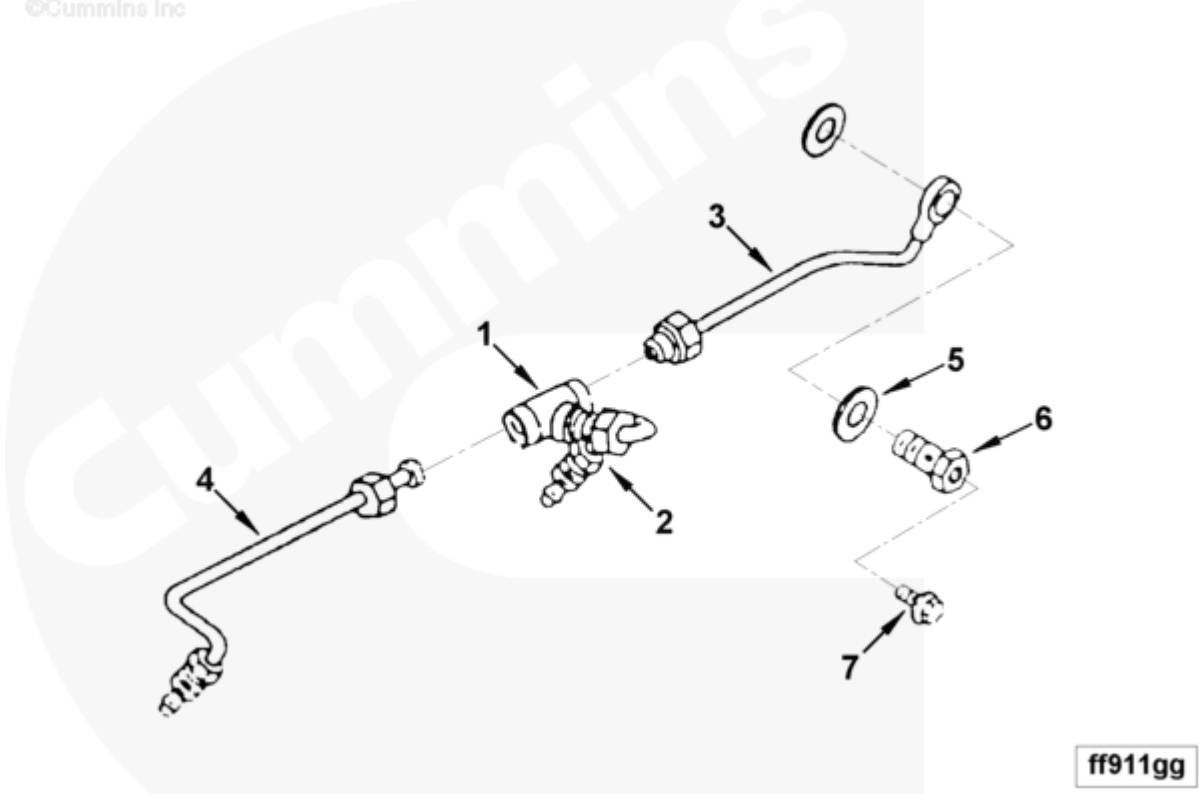

©Cummins Inc